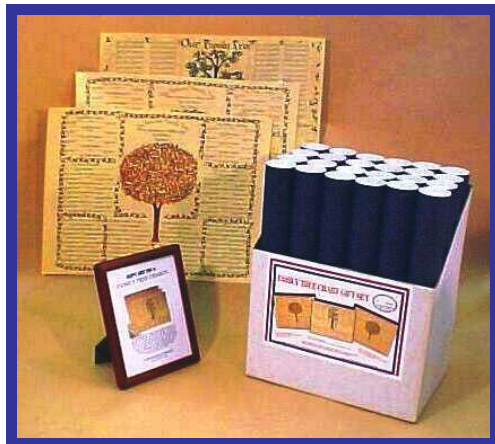

EASY-TO-ORDER STORE DISPLAYS

Family Tree, Birthday and Growth Charts

www.TheFamilyTreeChartPeople.com Stevenson Industries Inc.

#FCC/D Family Chart Display

Very popular with new dealers!

An assortment of all our famous charts in one efficient and space-saving container. Display holds: 12 each of #7, #12, #14
3 each of #8, #9
4 each of #789, #10, #11
Comes with laminated samples & signage.
Display size 17" w x 20" h x 11" d
#15 Chart not included unless requested.

#7/D/36

Our Family Tree Display

The Original Best-Seller!

Holds 36 #7 Pennsylvania Dutch Style charts. Shows 7 generations with 196 labeled spaces. Comes with laminate & signage.
Display size 16" w x 20" h x 7" d
Larger size available holds 60 charts. Order #7/D/60

#12/D/36 Birthday Reminder Calendar Display

Never forget another birthday!
Holds 36 #12 Calendars with laminate & signage.
Display size 16" w x 20" h x 7" d
Larger size available holds 60 charts.
Order #12/D/60

#789/D/24 Gift Set Display

Holds 24 #789 Gift Sets of 3 charts, #7, #8 Paternal and #9 Maternal. Comes with 3 laminated samples & signage.
Display size 17" w x 20" h x 11" d

#14/D/36 Our Family

Tree Display Holds 36 #14 American Country Style charts. Shows 7 generations with 196 labeled spaces. Comes with laminate & signage.
Display size 16" w x 20" h x 7" d
Larger size available holds 60 charts. Order #14/D/60